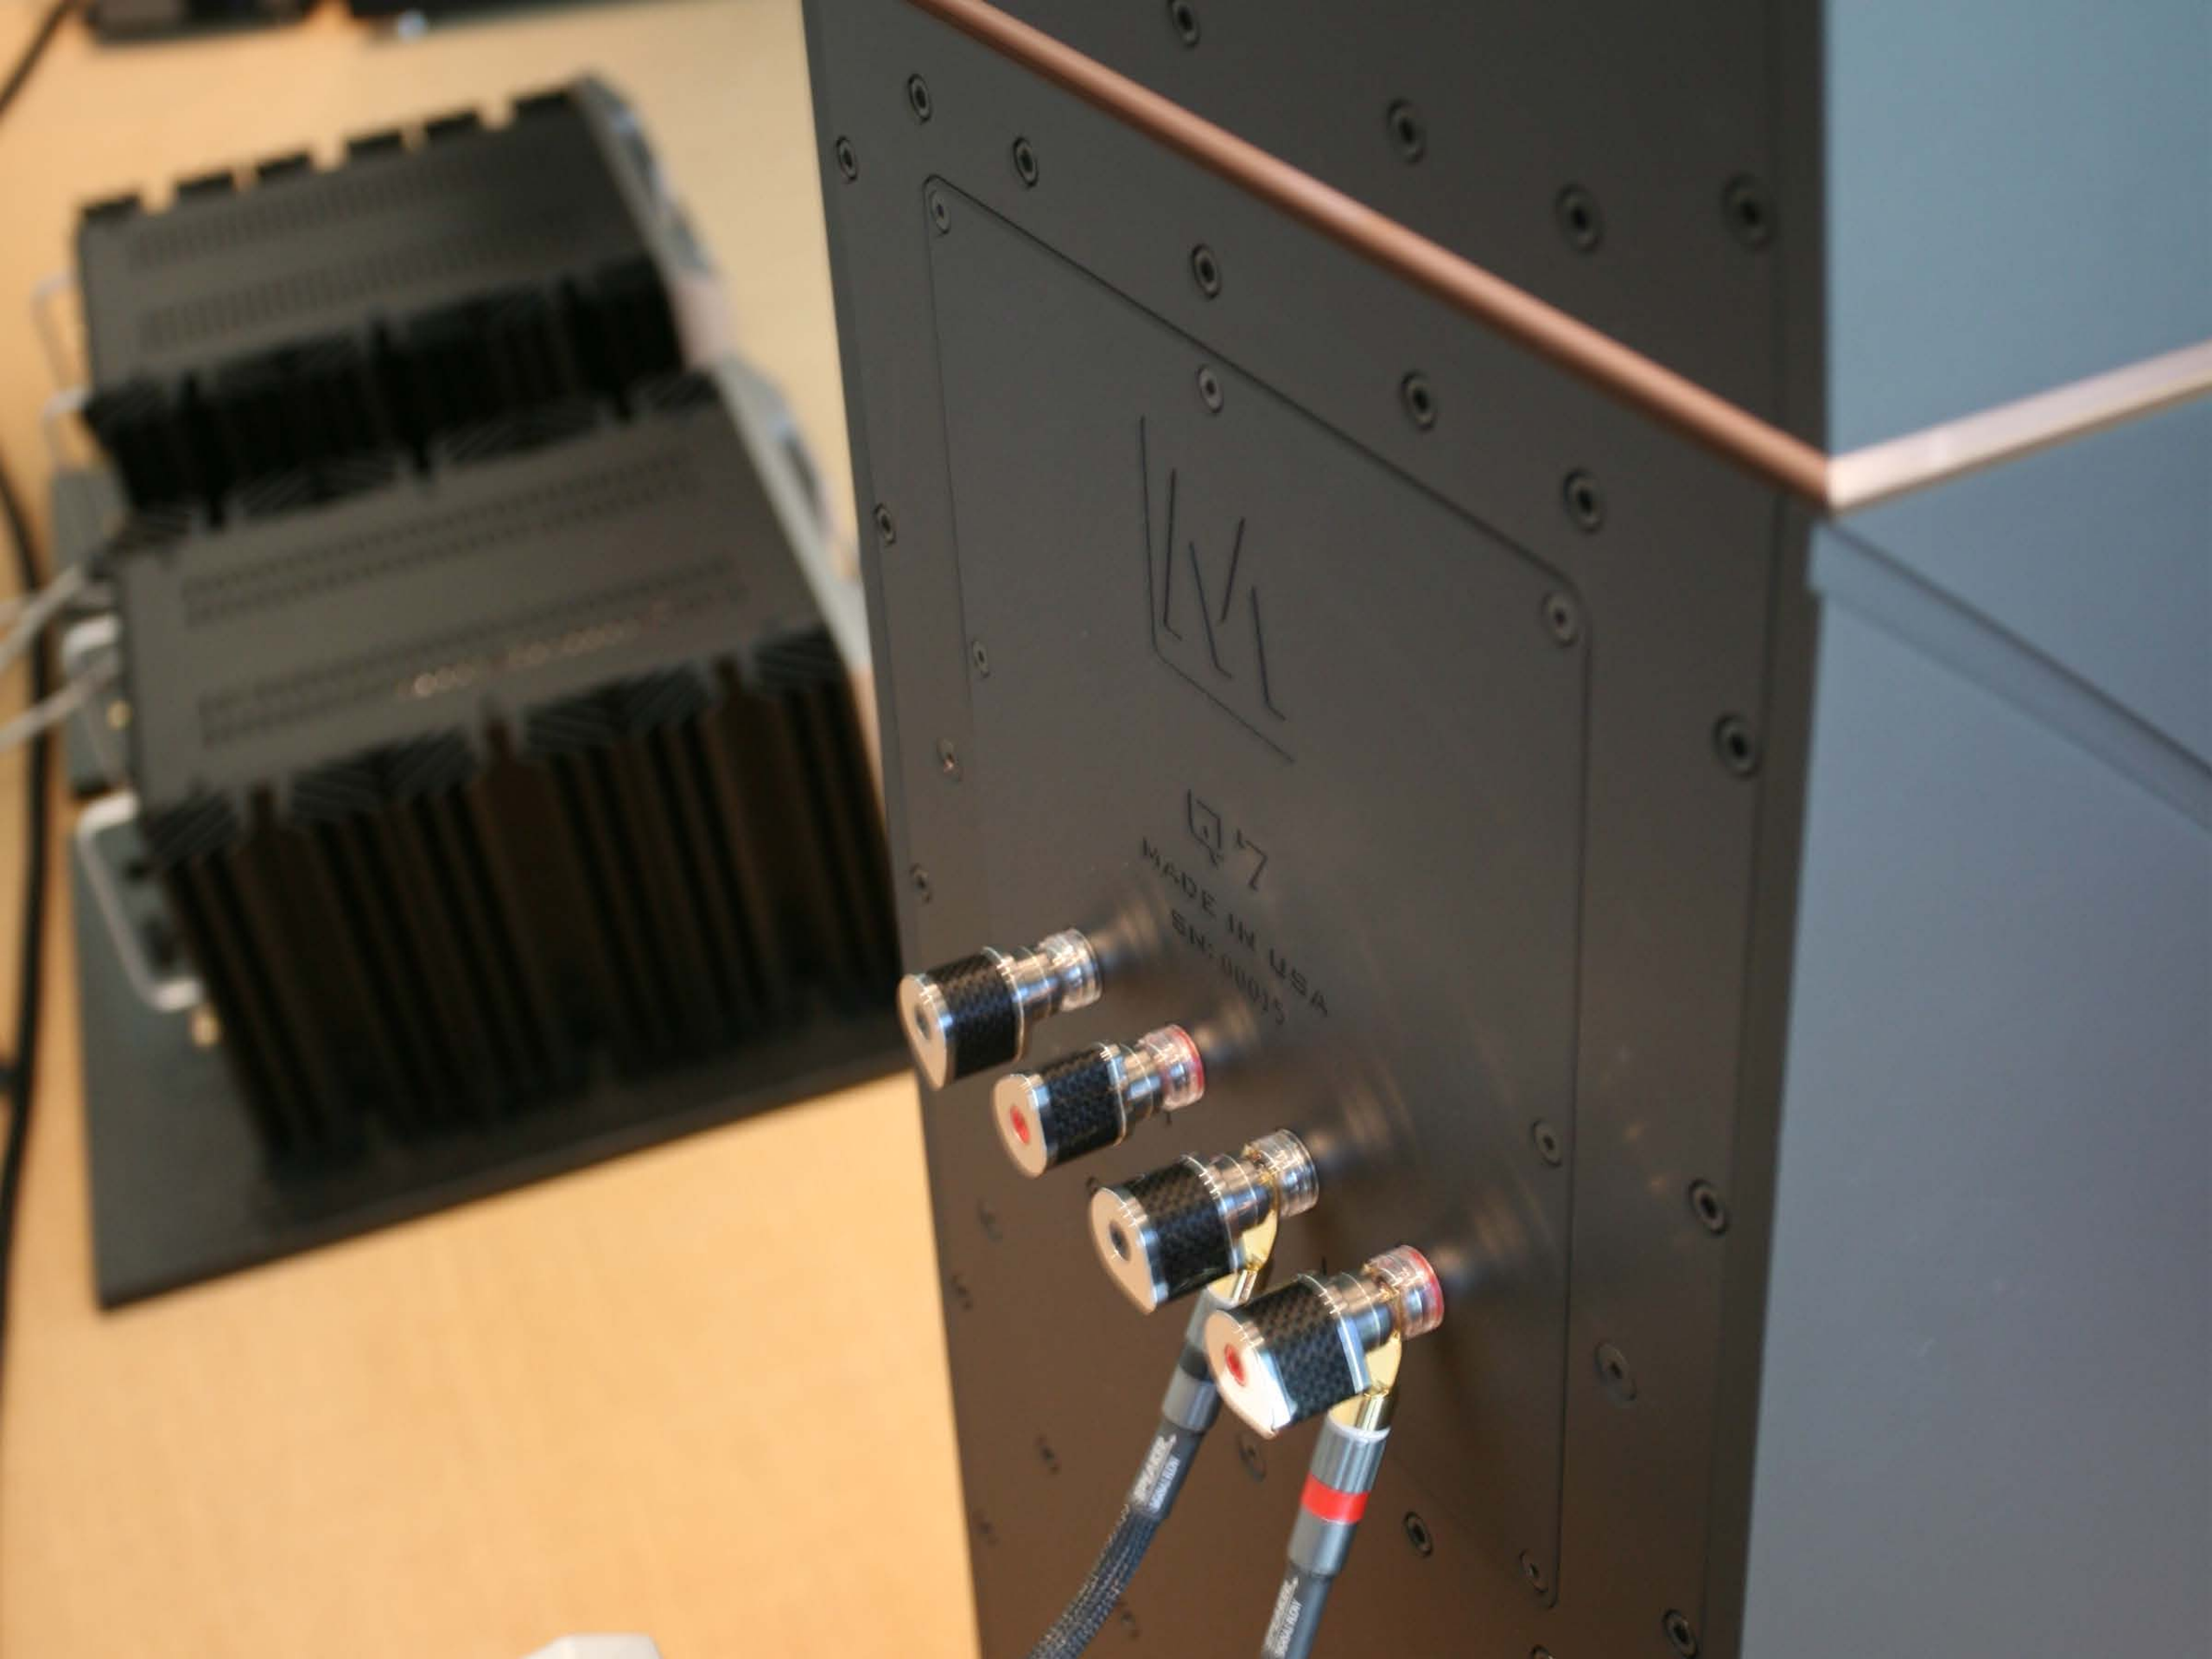

Magico Q7

Q7 with Spectral electronics

A large, black, floor-standing speaker with a vertical orientation. It features four drivers: a large woofer at the bottom, a smaller midrange driver, a tweeter, and another large driver at the top. The speaker has a distinctive diagonal line on its side panel.

A second large, black, floor-standing speaker, identical to the one on the left, positioned on the right side of the room.

Two silver-faced amplifiers or processors with black heat sinks, sitting on a black base. They are connected to the speakers and other equipment in the room.

A silver-faced receiver or amplifier unit sitting on a black base on the right side of the room.

57  
MADE IN USA

Spectral electronics

MIT Cables